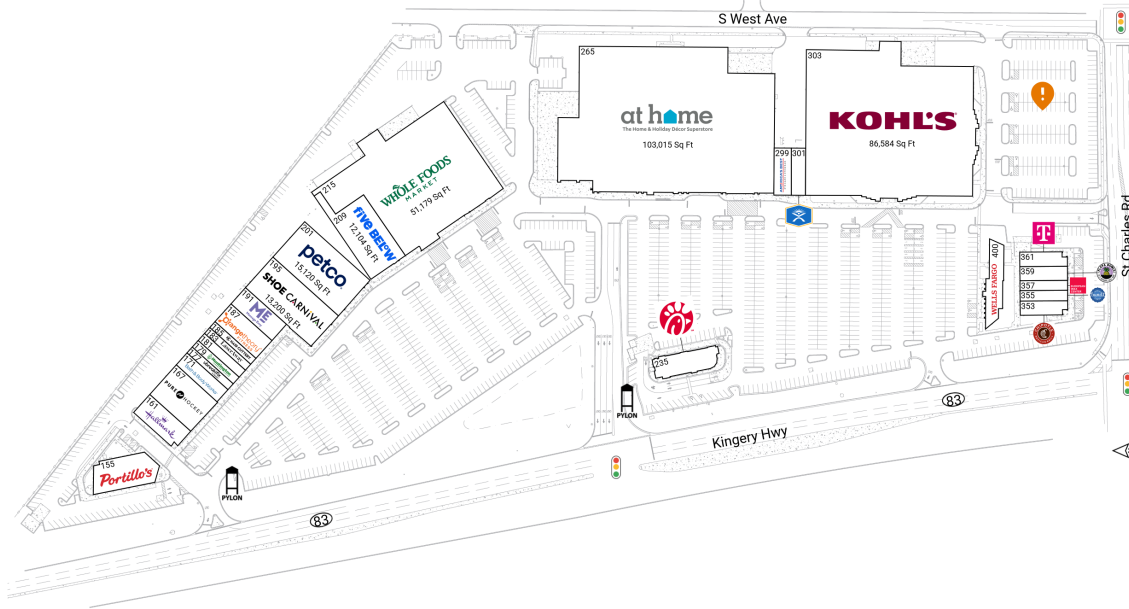

# Elmhurst Crossing

215 Illinois 83 | Elmhurst, IL 60126

DuPage County Chicago-Naperville-Elgin, IL-IN 347,503 Sq Ft

41.8929, -87.9610

## Current Tenants Space size listed in square feet

155	Portillo's	7,145
161	Hallmark Cards	4,800
167	Pure Hockey	8,000
171	Bath & Body Works	3,200
177	uBreakiFix	1,575
179	Huntington Learning Centers	1,785
181	Luxury Nails	1,890
183	LaserAway	1,600
185	Hair Cuttery	1,575
187	Orangetheory Fitness	4,800
191	Massage Envy	4,462
195	Shoe Carnival	13,200
201	Petco	15,120
209	Five Below	12,104
215	Whole Foods Market	51,179
235	Chick-fil-A	4,927
265	At Home	103,015
299	America's Best Contacts & Eyeglasses	3,000
301	PT Solutions Physical Therapy	2,400
303	Kohl's	86,584
353	Chipotle Mexican Grill	2,364
355	Nothing Bundt Cakes	1,817
357	European Wax Center	1,722
359	Playa Bowls	2,457
361	T-Mobile	2,193
400	Wells Fargo	4,589

This site plan is for illustrative and information purposes only, showing the general layout of the shopping center; and is not a legal survey. Brixmor makes no representation or warranty that the shopping center is exactly as depicted as site conditions and tenant mix are subject to change over time.  
1773